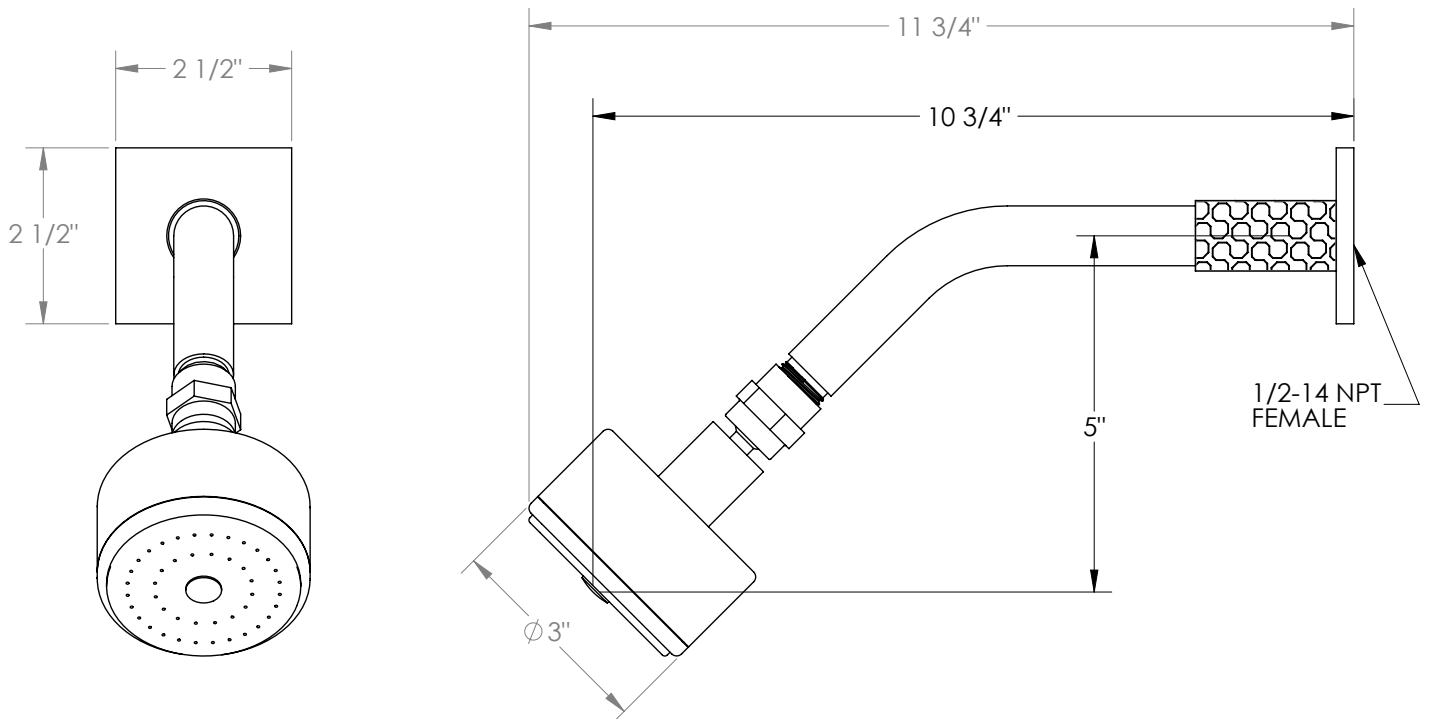

## Sense 27-HAF

Wall Mounted Showerhead

- Flow Rate: 1.75 GPM at 80 psi
- Includes: SS-CLD70AF and SH-LFT50.
- Professional Installation Required.

Available in all finishes shown on the [Watermark Designs website](#)

Meets the applicable requirements of ASME A112.18.1-2005/CSA B125.1-05, entitled "Plumbing Supply Fittings".

Watermark Designs reserves the right to make revisions without notice to product specifications. All product dimensions are nominal.