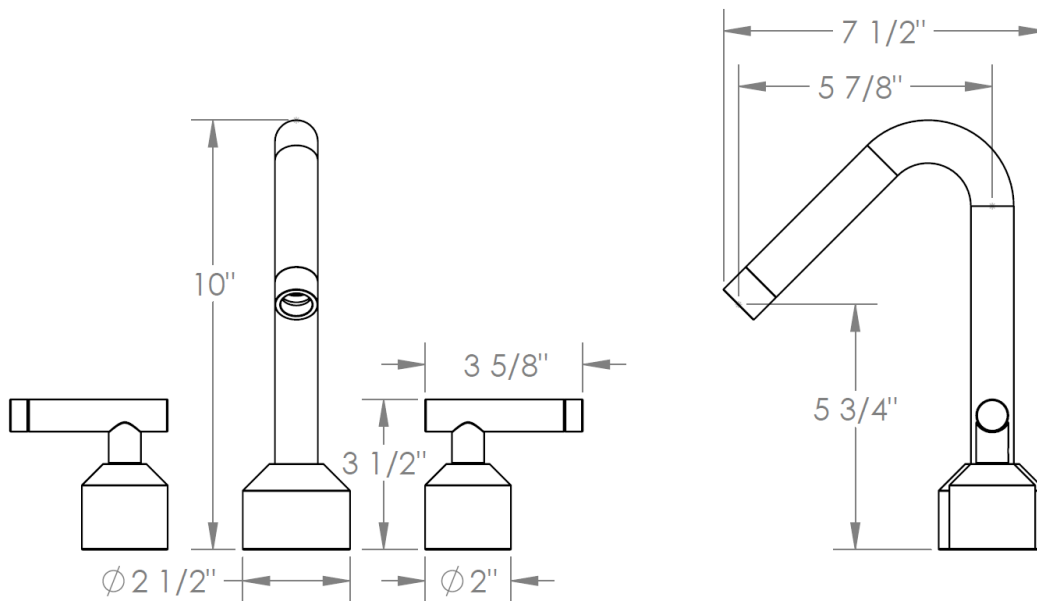

25-8-IN14
Roman Tub Set

Meets the applicable requirements of ASME A112.18.1-2005/CSA B125.1-05, entitled "Plumbing Supply Fittings"

WATERMARK DESIGNS 4/10/2015

350 Dewitt Ave Brooklyn NY 11207 USA T 718 257 2800 F 718 257 2144 info@watermark-designs.com