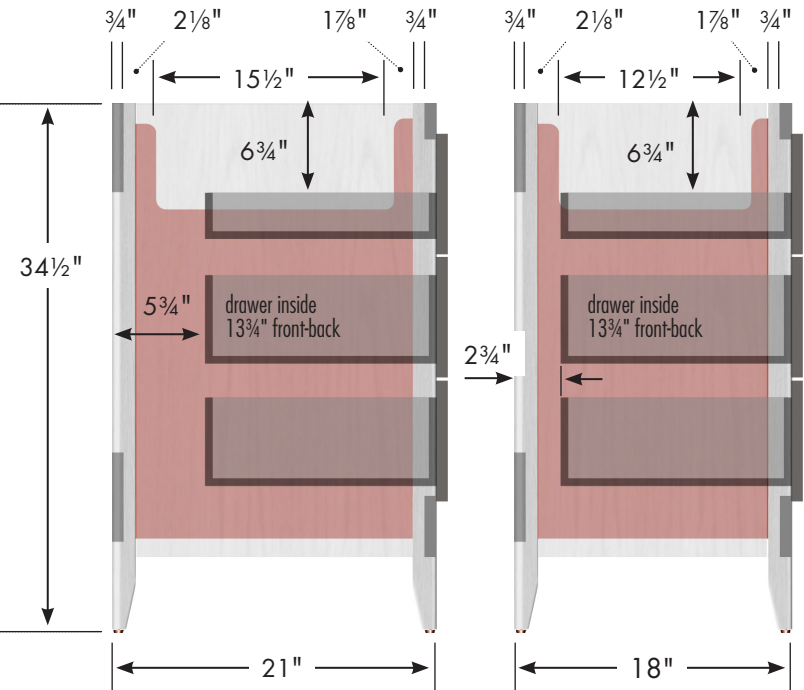

Adjustable/removable shelf under basin behind doors

internal dividers

Vanity back clear openings for plumbing (may need to cut adjustable shelf)

**30" Wallingford Vanity  
Drawers Left**  
 30" wide  
 34½" tall  
 21" or 18" front-to-back