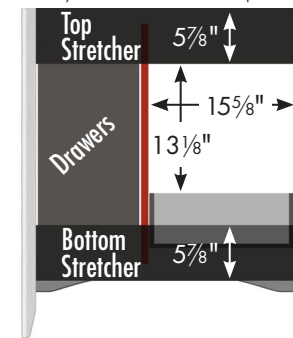

Adjustable/removable shelf under basin behind doors

internal dividers

Vanity back clear openings for plumbing (may need to cut adjustable shelf)

**30" Wallingford Vanity  
Drawers Left**  
 30" wide  
 34½" tall  
 21" or 18" front-to-back