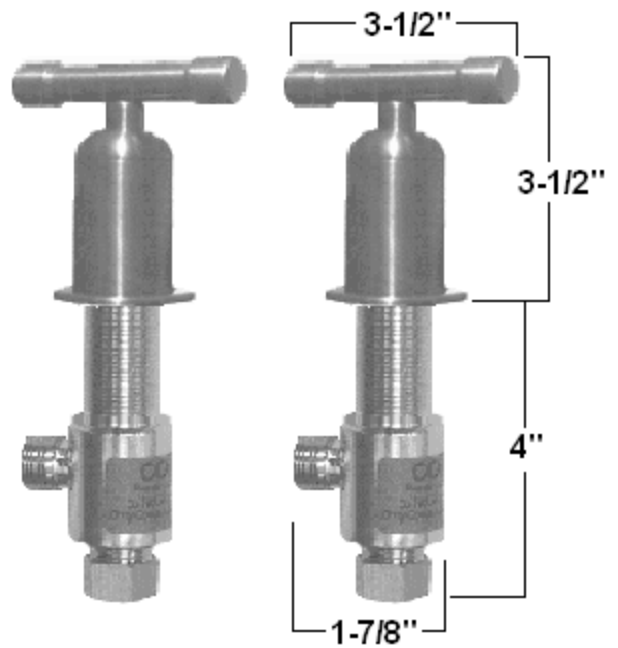

PRODUCT SPECIFICATIONS

Wherever Deck Faucet with Waterfall Spout
WE-LAV-DM-WF

Oct 2016

- ADA Compliant
- Includes Lift & Turn Drain w/ overflow
- Drill mounting holes at 1-1/8"
- Offset and Cross handles available
- Custom sizes and finishes available

Connection	3/8" Compression
Valve	1/2" Ceramic
GPM	1.2