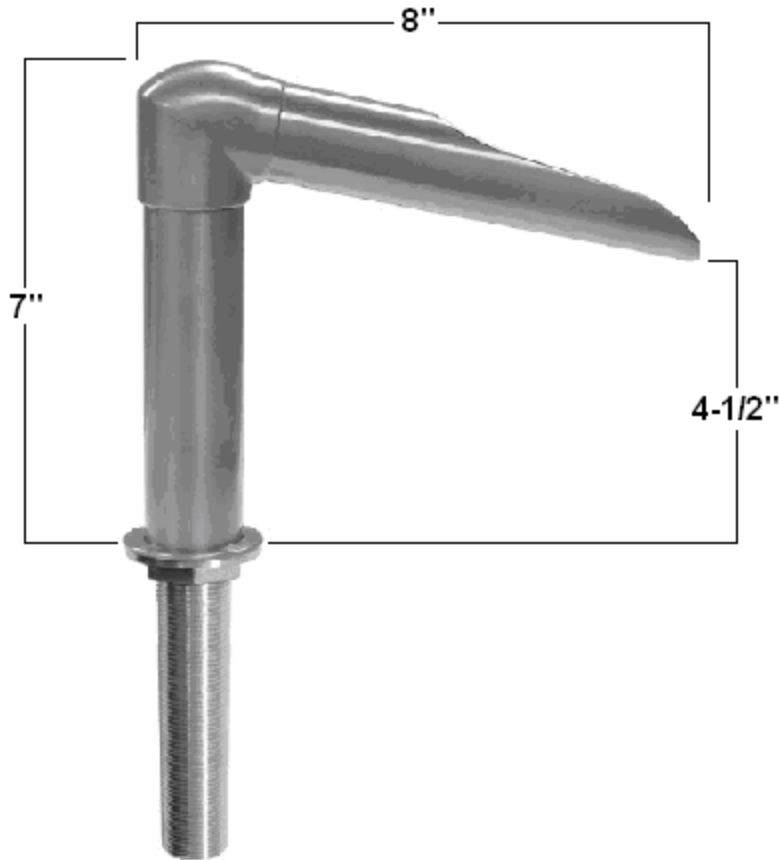

PRODUCT SPECIFICATIONS

Wherever Deck Faucet with Waterfall Spout
WE-LAV-DM-WF

Oct 2016

- ADA Compliant
- Includes Lift & Turn Drain w/ overflow
- Drill mounting holes at 1-1/8"
- Offset and Cross handles available
- Custom sizes and finishes available

Connection	3/8" Compression
Valve	1/2" Ceramic
GPM	1.2