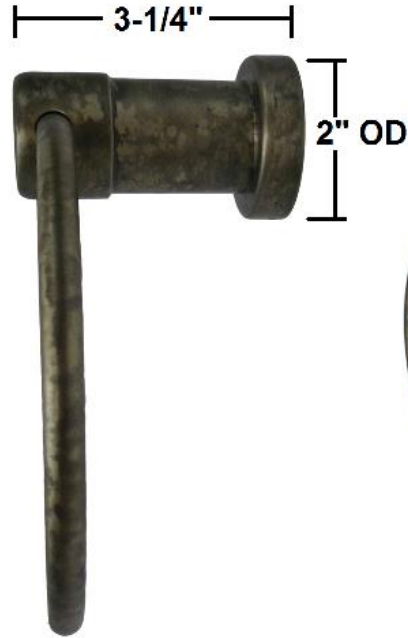

PRODUCT SPECIFICATIONS

Waterbridge Towel Ring
WB-ACC-TR

Jan 2014

- Mounting hardware included
- Custom sizes and finishes available
