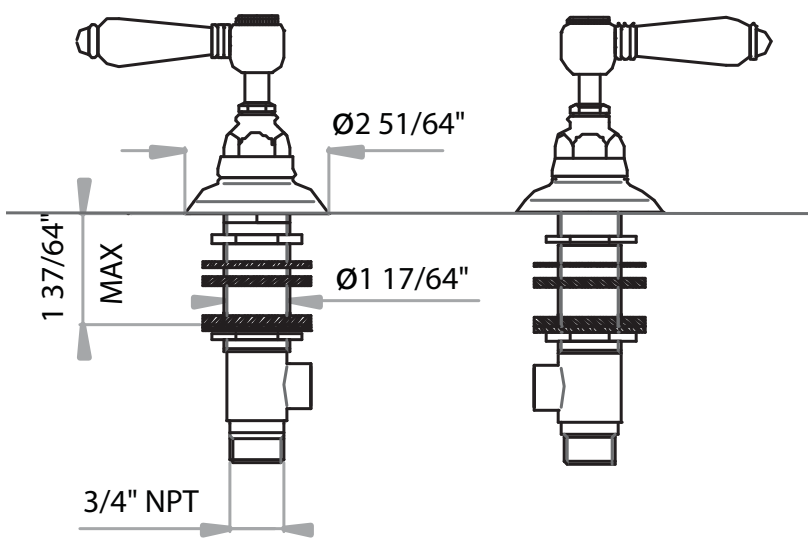

A7422LM & A7422LP