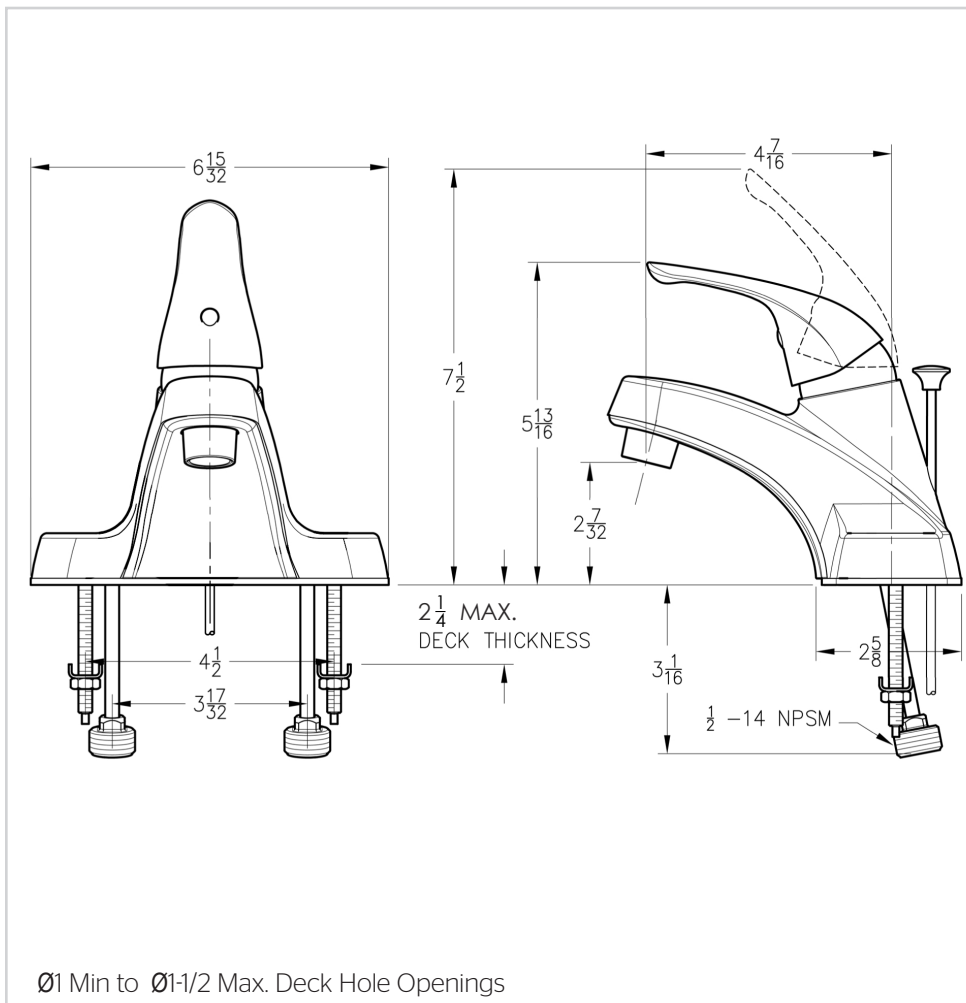

Features

- 1.2 GPM Flow Rate
- Metal Lever Handles
- Includes Metal Supply Nuts
- Metal Pop-Up Drain (800* Only)
- 50/50 Pop-Up Drain (7000 Only)
- Stainless Steel Ball Valve
- Pforever Warranty®

Code Compliance

Dimensions

Metal Pop-Up

50/50 Pop-Up