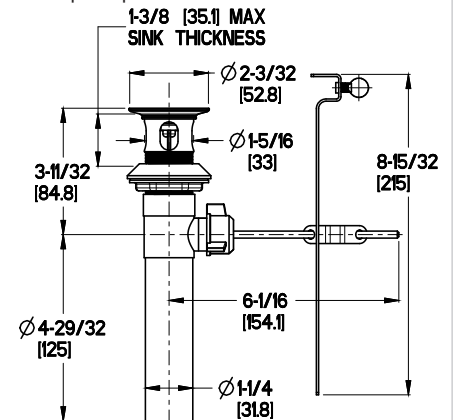

Features

- 1.2 GPM Flow Rate
- Metal Lever Handles
- Includes Metal Supply Nuts
- Metal Pop-Up Drain (800* Only)
- 50/50 Pop-Up Drain (7000 Only)
- Stainless Steel Ball Valve
- Pforever Warranty®

Code Compliance

Dimensions

Metal Pop-Up

50/50 Pop-Up