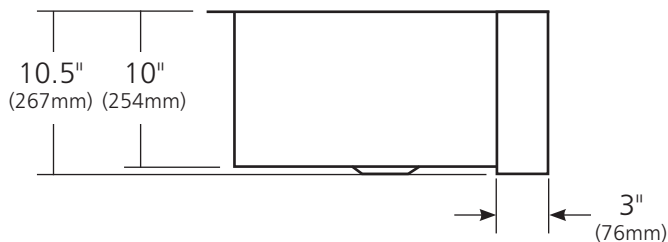

SPECIFICATIONS

FARMHOUSE DUET PRO

Farmhouse Series

TOP VIEW

CPK274 Antique
CPK574 Brushed Nickel

PRODUCT DETAILS

- 40" x 22" x 10.5" OD (1016mm x 559mm x 267mm)
- Lg Basin: 24" x 18" x 10" ID (610mm x 457mm x 254mm)
- Sm Basin: 11.75" x 18" x 10" ID (298mm x 457mm x 254mm)
- Hand hammered 16 gauge recycled copper
- Apron extends 3" (76mm) on sides
- 3.5" (89mm) drain opening
- Dimensions are not exact and may vary $\pm .5"$ (13mm)

IMPORTANT

Due to the handcrafted nature of this product, it will vary in finish, texture, hammering, and other details. Dimensions may vary up to .5" (13mm). We strongly recommend waiting for the actual product before making any installation cuts.