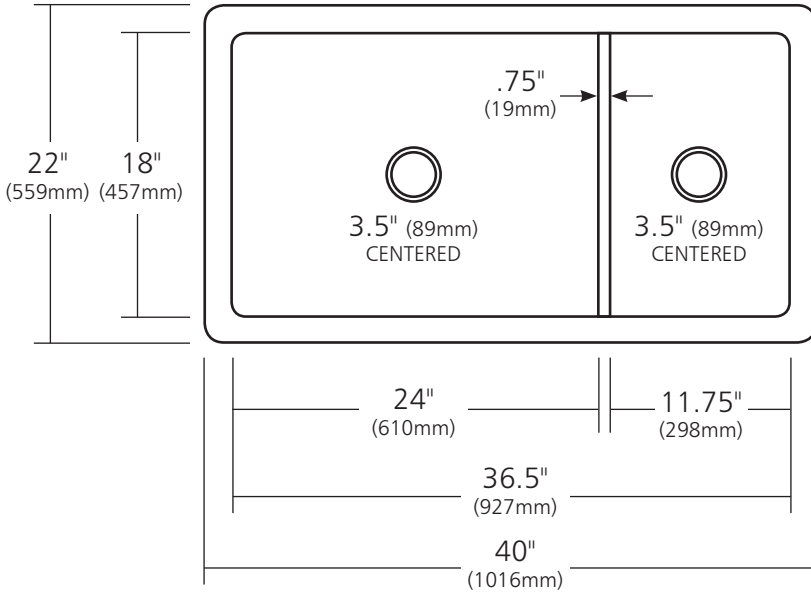

SPECIFICATIONS

FARMHOUSE DUET PRO

Farmhouse Series

TOP VIEW

CPK274 Antique
CPK574 Brushed Nickel

PRODUCT DETAILS

- 40" x 22" x 10.5" OD (1016mm x 559mm x 267mm)
- Lg Basin: 24" x 18" x 10" ID (610mm x 457mm x 254mm)
- Sm Basin: 11.75" x 18" x 10" ID (298mm x 457mm x 254mm)
- Hand hammered 16 gauge recycled copper
- Apron extends 3" (76mm) on sides
- 3.5" (89mm) drain opening
- Dimensions are not exact and may vary $\pm .5"$ (13mm)

FRONT VIEW

INSTALLATION

- Undermount

COORDINATING PRODUCTS

- Drains: DR320 or DR340
- Bottom Grid: GR1710 & GR2217
- MetalProtect™

STANDARDS COMPLIANCE

- UPC/cUPC compliant

SIDE VIEW

IMPORTANT

Due to the handcrafted nature of this product, it will vary in finish, texture, hammering, and other details. Dimensions may vary up to .5" (13mm). We strongly recommend waiting for the actual product before making any installation cuts.