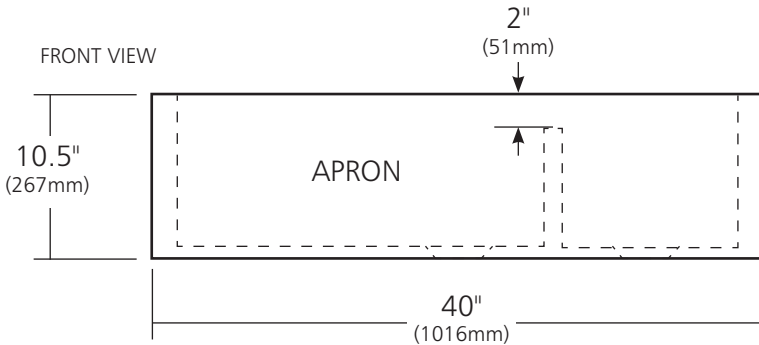

SPECIFICATIONS

FARMHOUSE DUET PRO

Farmhouse Series

TOP VIEW

CPK274 Antique
CPK574 Brushed Nickel

PRODUCT DETAILS

- 40" x 22" x 10.5" OD (1016mm x 559mm x 267mm)
- Lg Basin: 24" x 18" x 10" ID (610mm x 457mm x 254mm)
- Sm Basin: 11.75" x 18" x 10" ID (298mm x 457mm x 254mm)
- Hand hammered 16 gauge recycled copper
- Apron extends 3" (76mm) on sides
- 3.5" (89mm) drain opening
- Dimensions are not exact and may vary $\pm .5"$ (13mm)

FRONT VIEW

INSTALLATION

- Undermount

COORDINATING PRODUCTS

- Drains: DR320 or DR340
- Bottom Grid: GR1710 & GR2217
- MetalProtect™

STANDARDS COMPLIANCE

- UPC/cUPC compliant

SIDE VIEW

IMPORTANT

Due to the handcrafted nature of this product, it will vary in finish, texture, hammering, and other details. Dimensions may vary up to .5" (13mm). We strongly recommend waiting for the actual product before making any installation cuts.