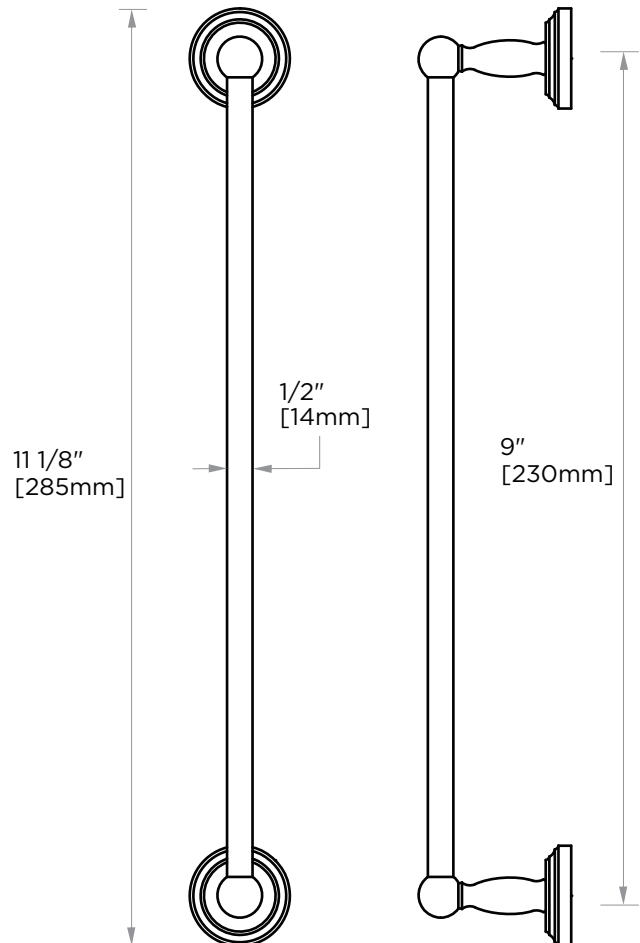

WARRANTY:

Lifetime Limited (Residential Use)
One Year (Commercial Use)

NOTE: Dimensions and specifications are subject to change without notice.