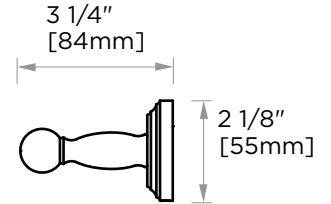

**FLORENCE
COLLECTION
TOWEL BAR 9"**
322109

PRODUCT NAME: TOWEL BAR 9"

PRODUCT CODE: 322109

MATERIAL: All-brass construction

KEY FEATURES: Traditional design.
Round and elegant style.

STOCKED FINISHES:

- Polished Chrome (99)
- Brushed Nickel (81)
- Polished Nickel (68)
- New World Bronze(80)