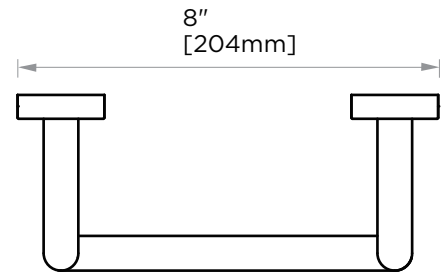

OSLO COLLECTION TOWEL RING 144462

PRODUCT NAME: TOWEL RING

PRODUCT CODE: 144462

MATERIAL: All-brass construction

KEY FEATURES: Contemporary design.
Round minimalist look.

STOCKED FINISHES:

- Polished Chrome (99)
- Brushed Nickel (81)
- Polished Nickel (68)
- Matte Black (48)