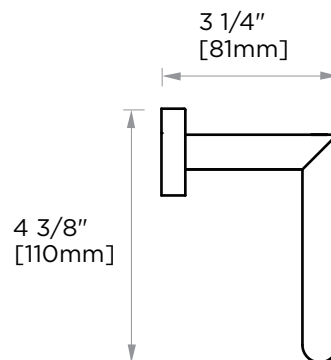

WARRANTY:

Lifetime Limited (Residential Use)
One Year (Commercial Use)

NOTE: Dimensions and specifications are subject to change without notice.