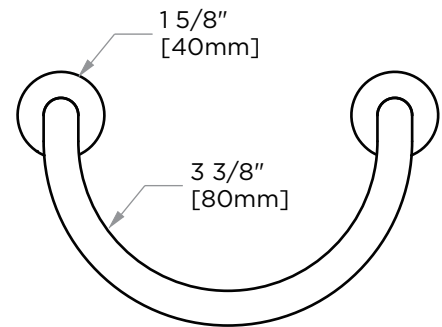

WARRANTY:

Lifetime Limited (Residential Use)
One Year (Commercial Use)

NOTE: Dimensions and specifications are subject to change without notice.