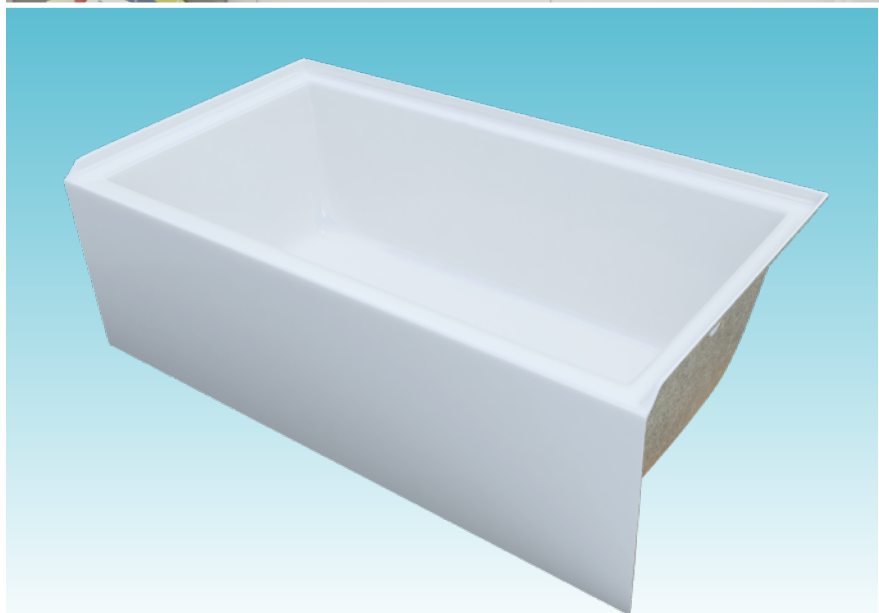

JETTA

CLASSIC SERIES

LOFT

(J-109S SKIRTED)

60" x 32" x 21"

A sleek interior and flat front skirt evoke a modern, high end feel for your secondary bath. Customize this soaker tub with a mood or LED light.

FEATURES

- Foam insulation
- Installation: Alcove
- High-gloss/high-impact, UV-resistant acrylic will not dull or fade
- Flat front integral skirt with clean lines
- Minimalist tub interior
- Molded tile flange
- Slip resistant bottom
- 1-person bathing well
- End drain

MODELS

Soaker

OPTIONS

- Waste and overflows
- Spa pillows
- Mood light
- LED light

COLORS

White, Biscuit

OPERATING GALLONS

68 (Approximate)

FOR INFORMATION
OR TO PLACE AN ORDER
CALL 1.800.288.7771

LOFT J-109S SKIRTED

60" x 32" x 21"

CODES/STANDARDS

Specified model meets or exceeds the requirements for the following standards: ANSI, ASME

Shipping Weight: 150 lbs.