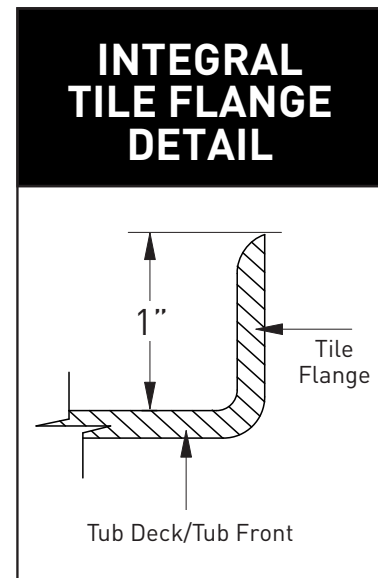

JETTA

CLASSIC SERIES

LOFT

(J-109S SKIRTED)

60" x 32" x 21"

A sleek interior and flat front skirt evoke a modern, high end feel for your secondary bath. Customize this soaker tub with a mood or LED light.

FEATURES

- Foam insulation
- Installation: Alcove
- High-gloss/high-impact, UV-resistant acrylic will not dull or fade
- Flat front integral skirt with clean lines
- Minimalist tub interior
- Molded tile flange
- Slip resistant bottom
- 1-person bathing well
- End drain

FOR INFORMATION
OR TO PLACE AN ORDER
CALL 1.800.288.7771

LOFT J-109S SKIRTED

60" x 32" x 21"

CODES/STANDARDS

Specified model meets or exceeds the requirements for the following standards: ANSI, ASME

Shipping Weight: 150 lbs.

Installation: Measure tub before building tub deck. For best results, Jetta Corporation recommends 1"-3" of mortar bedding under the tub base for maximum support. Dimensional variance on drawings may be +/- 1/2 inch and are subject to change without notice.