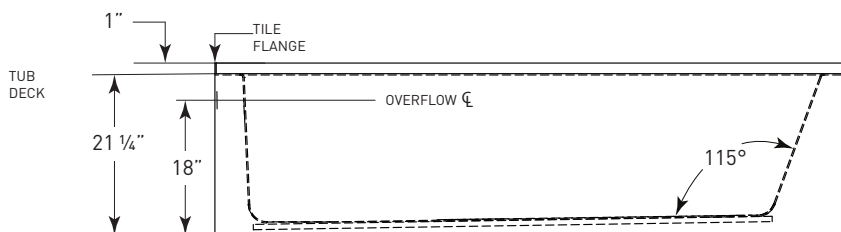

JETTA

CLASSIC SERIES

LOFT

(J-109S SKIRTED)

60" x 32" x 21"

A sleek interior and flat front skirt evoke a modern, high end feel for your secondary bath. Customize this soaker tub with a mood or LED light.

FEATURES

MODELS

Soaker

OPTIONS

- Waste and overflows
- Spa pillows
- Mood light
- LED light

COLORS

White, Biscuit

OPERATING GALLONS

68 (Approximate)

FOR INFORMATION
OR TO PLACE AN ORDER
CALL 1.800.288.7771

LOFT J-109S SKIRTED

60" x 32" x 21"

CODES/STANDARDS

Specified model meets or exceeds the requirements for the following standards: ANSI, ASME

Shipping Weight: 150 lbs.

Installation: Measure tub before building tub deck. For best results, Jetta Corporation recommends 1"-3" of mortar bedding under the tub base for maximum support. Dimensional variance on drawings may be +/- 1/2 inch and are subject to change without notice.