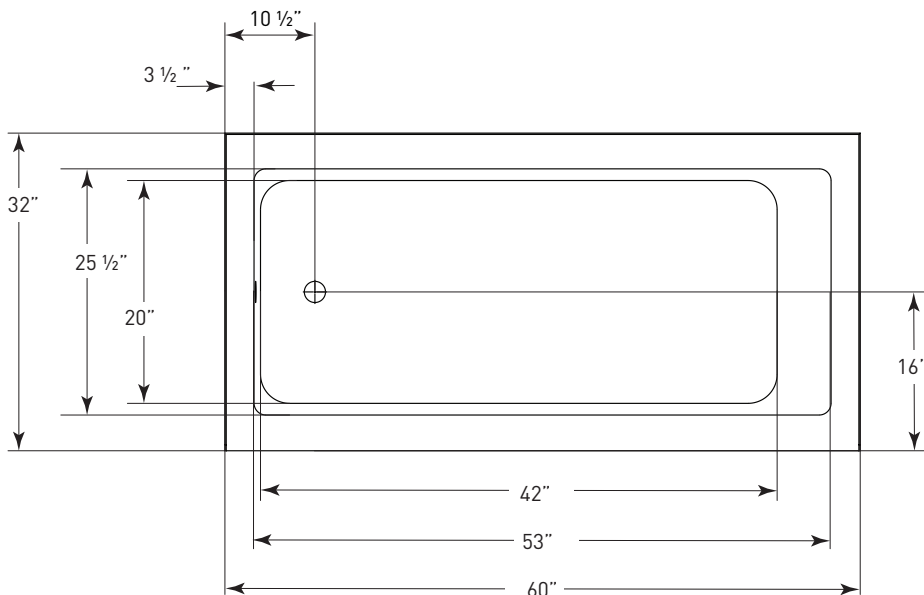

JETTA

CLASSIC SERIES

LOFT

(J-109S SKIRTED)

60" x 32" x 21"

A sleek interior and flat front skirt evoke a modern, high end feel for your secondary bath. Customize this soaker tub with a mood or LED light.

FEATURES

MODELS

Soaker

OPTIONS

- Waste and overflows
- Spa pillows
- Mood light
- LED light

COLORS

White, Biscuit

OPERATING GALLONS

68 (Approximate)

FOR INFORMATION
OR TO PLACE AN ORDER
CALL 1.800.288.7771

LOFT J-109S SKIRTED

60" x 32" x 21"

CODES/STANDARDS

Specified model meets or exceeds the requirements for the following standards: ANSI, ASME

Shipping Weight: 150 lbs.

Installation: Measure tub before building tub deck. For best results, Jetta Corporation recommends 1"-3" of mortar bedding under the tub base for maximum support. Dimensional variance on drawings may be +/- 1/2 inch and are subject to change without notice.