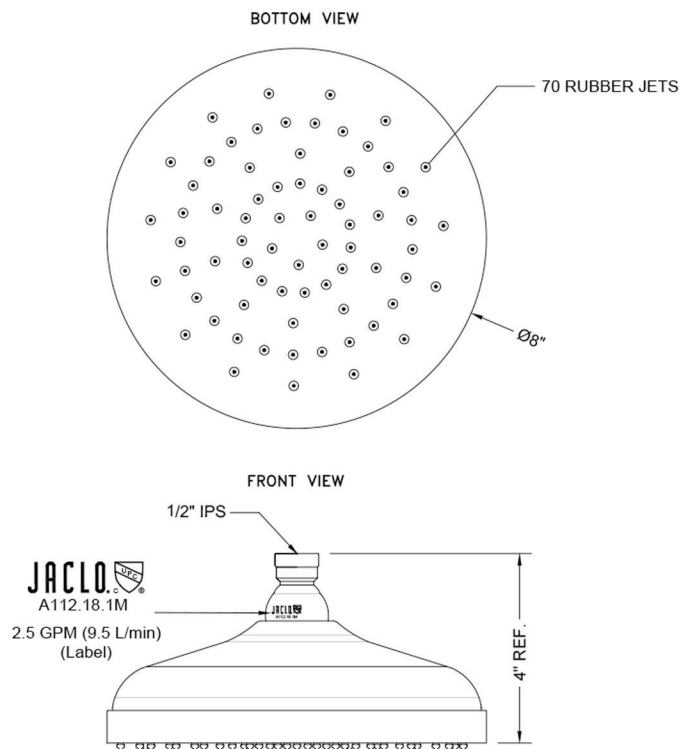

8" Extra Velocity Traditional Rain Machine®-2.0 GPM

Model #: S308XV-2.0-

FEATURES:

- A POWER SHOWER WITH EXTRA VELOCITY - the technology of the Rain Machine® allows for a strong rain spray at any angle
- 1/2" IPS adjustable brass ball joint to adjust angle of showerhead
- 8" diameter all brass body with 70 easy clean rubber jets
- Available flow rates: 2.5, 2.0, 1.75 & 1.5 GPM

AVAILABLE FINISHES:
N/A

SPECIFICATION DRAWING:

ANGLES AND FLOW RATES: