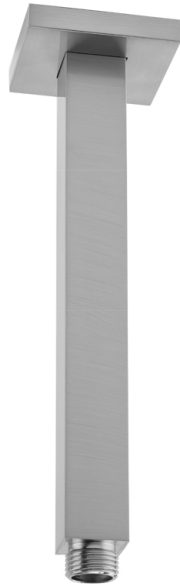

12" Square Drop Ceiling Showerarm & Square Escutcheon

Model #: 8079-

FEATURES:

- Brass drop ceiling square showerarms with 2 1/2" sliding square escutcheon
- 1/2" Male IPS x 1/2" male NPT
- 12" length
- Ideal for all sizes of square rainheads

AVAILABLE FINISHES:

Polished Chrome (PCH)	Satin Chrome (SC)	Bronze Umber (BU)
Satin Nickel (SN)	Pewter (PEW)	Caramel Bronze (CB)
Polished Nickel (PN)	Antique Brass (AB)	Antique Copper (ACU)
Oil-Rubbed Bronze (ORB)	Polished Brass (PB)	Polished Copper (PCU)
Vintage Bronze (VB)	Satin Brass (SB)	Rose Gold (RG)
Matte Black (MBK)	Satin Gold (SG)	Polished Gold (PG)
Black Nickel (BKN)	Bombay Gold (BG)	Jewelers Gold (JG)
Europa Bronze (EB)	White (WH)	Sedona Beige (SDB)
Tristan Brass (TB)	Satin Cooper (SCU)	