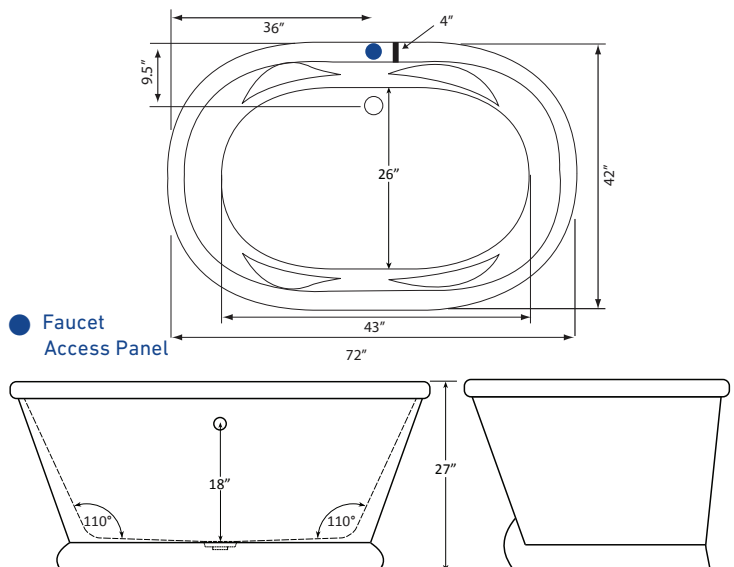

Tahoe Pedestal 7242SDP | Bathtub Only

Product Number: TAT07242SDFSP 72" x 42" x 27"

STANDARD & OPTIONAL ACCESSORIES

DRAINS & OVERFLOWS INFORMATION

- Overflow: Integral Round: Included- Polished Chrome or Brushed Nickel.
Optional - White, Biscuit, Black, Polished Nickel, Oil Rubbed Bronze.
- Bath Drain: Pop up: Included- Polished Chrome or Brushed Nickel.
Optional - White, Biscuit, Black, Polished Nickel, Oil Rubbed Bronze.
- In Floor Drain EZ Fast Connect (**optional**)

FAUCET INFORMATION

- Deck Mount or Floor mount (not included)
- Access Panel required for Deck faucet (**optional**)
- Floor mount verify spout distance

OPTIONAL

- Chromatherapy
- Underwater light
- Deluxe cushion pillow
- Sushi body cushion pillow
- Cozy heated back rest

Some optional items above will require an electrical circuit and access panel. Not all options available on all models. Check price sheet to verify.

TECHNICAL SPECIFICATIONS

Side drain

Decorative Pedestal is not on back side in order to accommodate equipment access. This side should be placed against wall.