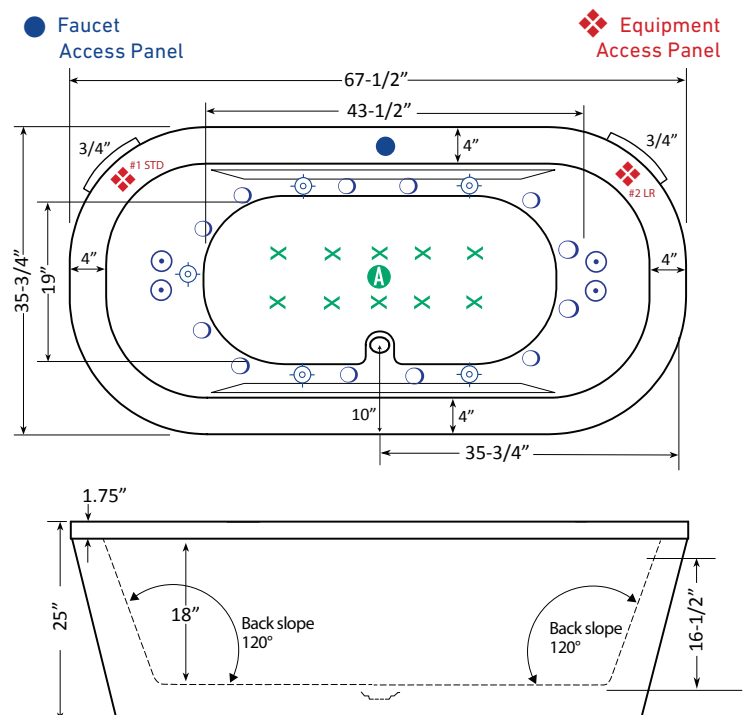

ELECTRICAL REQUIREMENTS

- (2) 115v 20AMP GFCI Circuits

Specifications and features are subject to change without notice and are + .25". All final measurements should be taken from tub on site.

HydroMassage Products LLC • 303-341-1845 • Fax: 303-341-1850 • www.hydromassageproducts.com