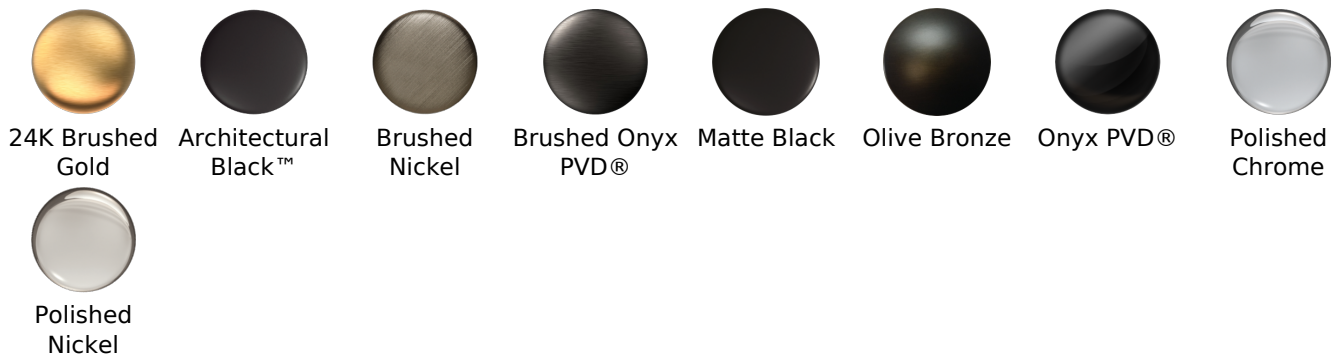

KITCHEN
M.E. 25 Pull-Out Kitchen Faucet
G-4425-LM53

GRAFF®

Information

- Single-hole installation
- Swivel spout
- Dual-function spray/stream pull-down sprayhead
- Optional G-9912 base plate available
- Aerated flow rate ≤ 1.8 max gpm
- ADA
- CALGreen

Finishes

G-4425-LM53
M.E. 25 Collection
Pull-Out Kitchen Faucet

Product Features

- Single-hole installation
- Aerated flow rate
≤1.8 max gpm
- Swivel spout
- Dual-function spray/stream
pull-down sprayhead

Available Finishes

- Polished Chrome
G-4425-LM53-PC
- Brushed Nickel
G-4425-LM53-BNi

Optional Accessories

- Optional G-9912 base plate

Code Compliance

- ADA
- CALGreen

Warranty

- Limited lifetime warranty