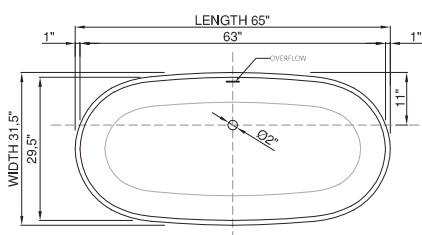

thin-edge

Price: \$4 990.00
 Size (l) x (w) x (h): 65.0" x 31.5" x 23.5"
 Waste to floor: 5.0"
 Water capacity: 78.0 GAL
 Overflow: Internal overflow
 Material: DADOquartz®
 Finish: Matte / Polished

Maximum water level: 14.5"
 Base dimensions: 39.5" x 22.0"
 Edge width: 1.0"
 Waste diameter: 2.0"
 Weight: 172.0 LBS

Shipping information

Packing dimensions: 72.0" x 36.0" x 28.0"
 Shipping mass: 287.0 LBS