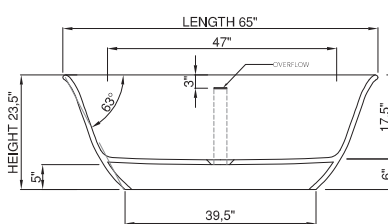

thin-edge

Price: \$4 990.00
 Size (l) x (w) x (h): 65.0" x 31.5" x 23.5"
 Waste to floor: 5.0"
 Water capacity: 78.0 GAL
 Overflow: Internal overflow
 Material: DADOquartz®
 Finish: Matte / Polished

Maximum water level: 14.5"
 Base dimensions: 39.5" x 22.0"
 Edge width: 1.0"
 Waste diameter: 2.0"
 Weight: 172.0 LBS

Shipping information

Packing dimensions: 72.0" x 36.0" x 28.0"
 Shipping mass: 287.0 LBS