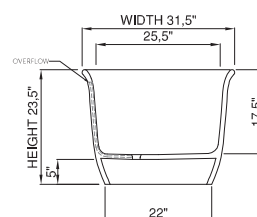

thin-edge

Price: \$4 990.00
 Size (l) x (w) x (h): 65.0" x 31.5" x 23.5"
 Waste to floor: 5.0"
 Water capacity: 78.0 GAL
 Overflow: Internal overflow
 Material: DADOquartz®
 Finish: Matte / Polished

Maximum water level: 14.5"
 Base dimensions: 39.5" x 22.0"
 Edge width: 1.0"
 Waste diameter: 2.0"
 Weight: 172.0 LBS

Shipping information

Packing dimensions: 72.0" x 36.0" x 28.0"
 Shipping mass: 287.0 LBS