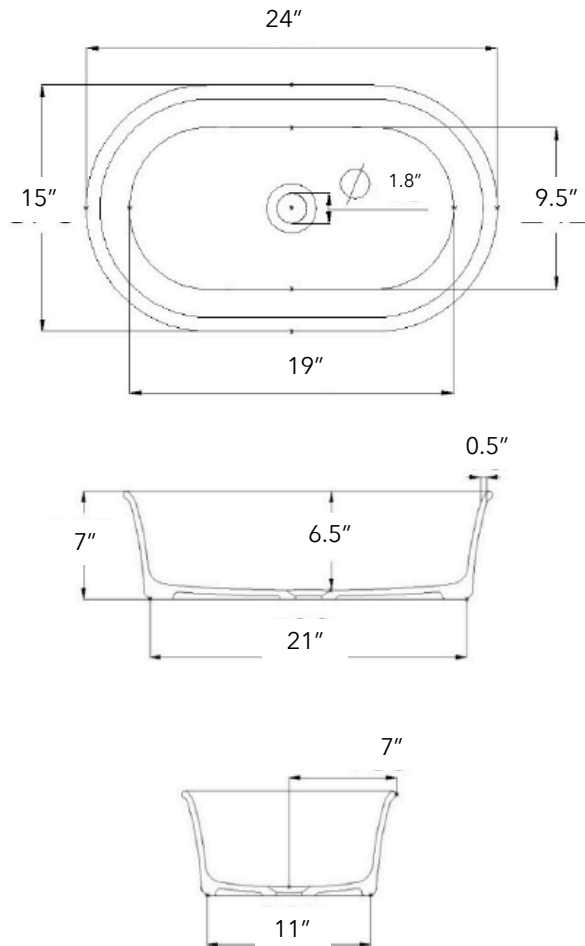

NERINA Basin

DADOquartz®

SPECIFICATIONS

Matte Finish item# 15TW113

Gloss Finish item# 15TG113

TOP
VIEW

FRONT
VIEW

SIDE
VIEW

Drain kit required.
contact us.

Suggested Bathtub
NERINA & VIVIANE

Dimensions : LWH 24" x 15" x 7"
Inside Depth : 6.5"
Edge / Rim width : 0.5"
Waste diameter : 1.77" (45mm)
Weight : 20 lbs

Overflow : No Overflow included
Tap holes : None
Material : 100% DADOquartz
Color : White
Finish : Gloss or Matte
Warranty : Lifetime