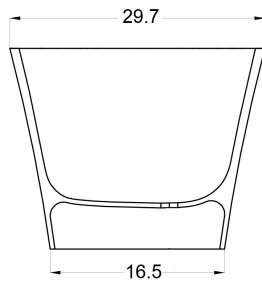

SPECIFICATIONS

Matte Finish item# 10SW103

Gloss Finish item# 10SG103

TOP VIEW

FRONT VIEW

SIDE VIEW

Recommended Tub Drain for Internal Overflow

Chrome finish [11CC500]

Matte White finish [11CW500]

Suggested Basin

CASCATA

15TW103

Dimensions : LWH 67" x 30" x 23"

Waste to floor : 4"

Water Capacity : 75 gallons

Edge / Rim width : 1"

Waste diameter : 2"

Weight : 264 lbs

Overflow : Internal Overflow included

Max Water : 17" to overflow

Material : 100% DADOquartz

Color : White

Finish : Gloss or Matte

Warranty : Lifetime