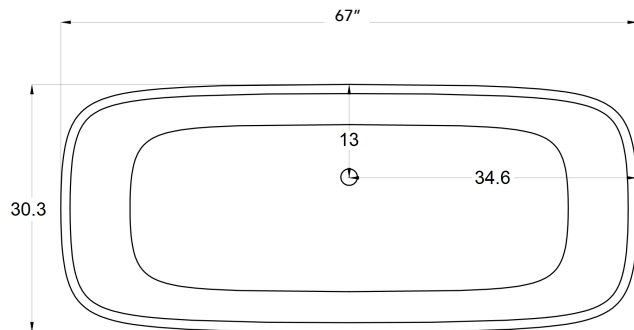

SPECIFICATIONS

Matte Finish item# 10SW103

Gloss Finish item# 10SG103

TOP VIEW

FRONT VIEW

SIDE VIEW

Recommended Tub Drain for Internal Overflow

Chrome finish [11CC500]

Matte White finish [11CW500]

Suggested Basin

CASCATA

15TW103

Dimensions : LWH 67" x 30" x 23"

Waste to floor : 4"

Water Capacity : 75 gallons

Edge / Rim width : 1"

Waste diameter : 2"

Weight : 264 lbs

Overflow : Internal Overflow included

Max Water : 17" to overflow

Material : 100% DADOquartz

Color : White

Finish : Gloss or Matte

Warranty : Lifetime