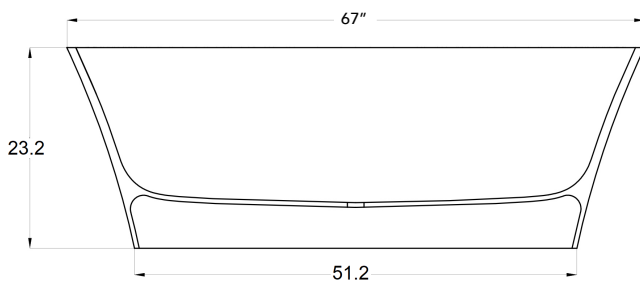

SPECIFICATIONS

Matte Finish item# 10SW103

Gloss Finish item# 10SG103

TOP VIEW

FRONT VIEW

SIDE VIEW

Recommended Tub Drain for Internal Overflow

Chrome finish [11CC500]

Matte White finish [11CW500]

Suggested Basin

CASCATA

15TW103

Dimensions : LWH 67" x 30" x 23"

Waste to floor : 4"

Water Capacity : 75 gallons

Edge / Rim width : 1"

Waste diameter : 2"

Weight : 264 lbs

Overflow : Internal Overflow included

Max Water : 17" to overflow

Material : 100% DADOquartz

Color : White

Finish : Gloss or Matte

Warranty : Lifetime