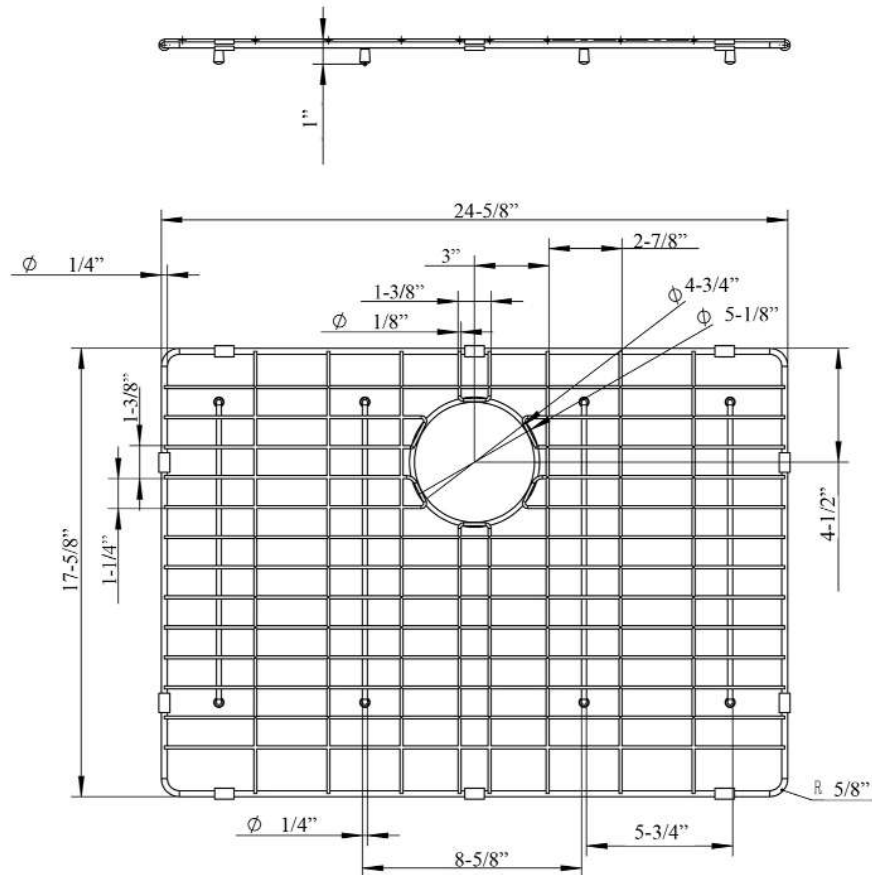

FSSSB2028 WIRE GRID

Cat. No.
FSSSB2028-WIRE

W: 24-5/8"
D: 17-5/8"
H: 1/4"

Drain Hole : 4-3/4"

Features:

- ▶ Fits bottom of FSSSB2028 farmer sink
- ▶ Rubber Feet Covers Included

Finishes:

SS Stainless Steel

Dimensions and specifications subject to change without notice.