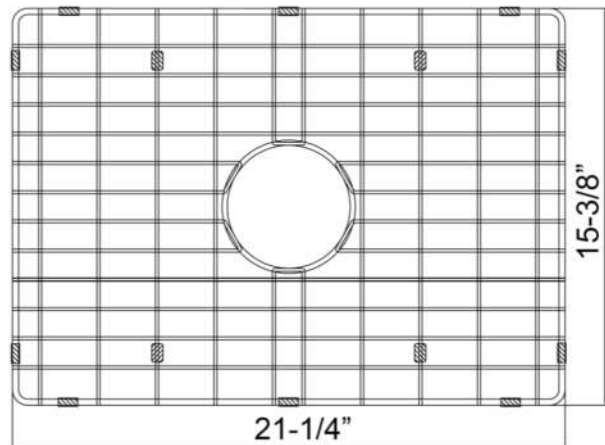

Dimensions and specifications subject to change without notice.